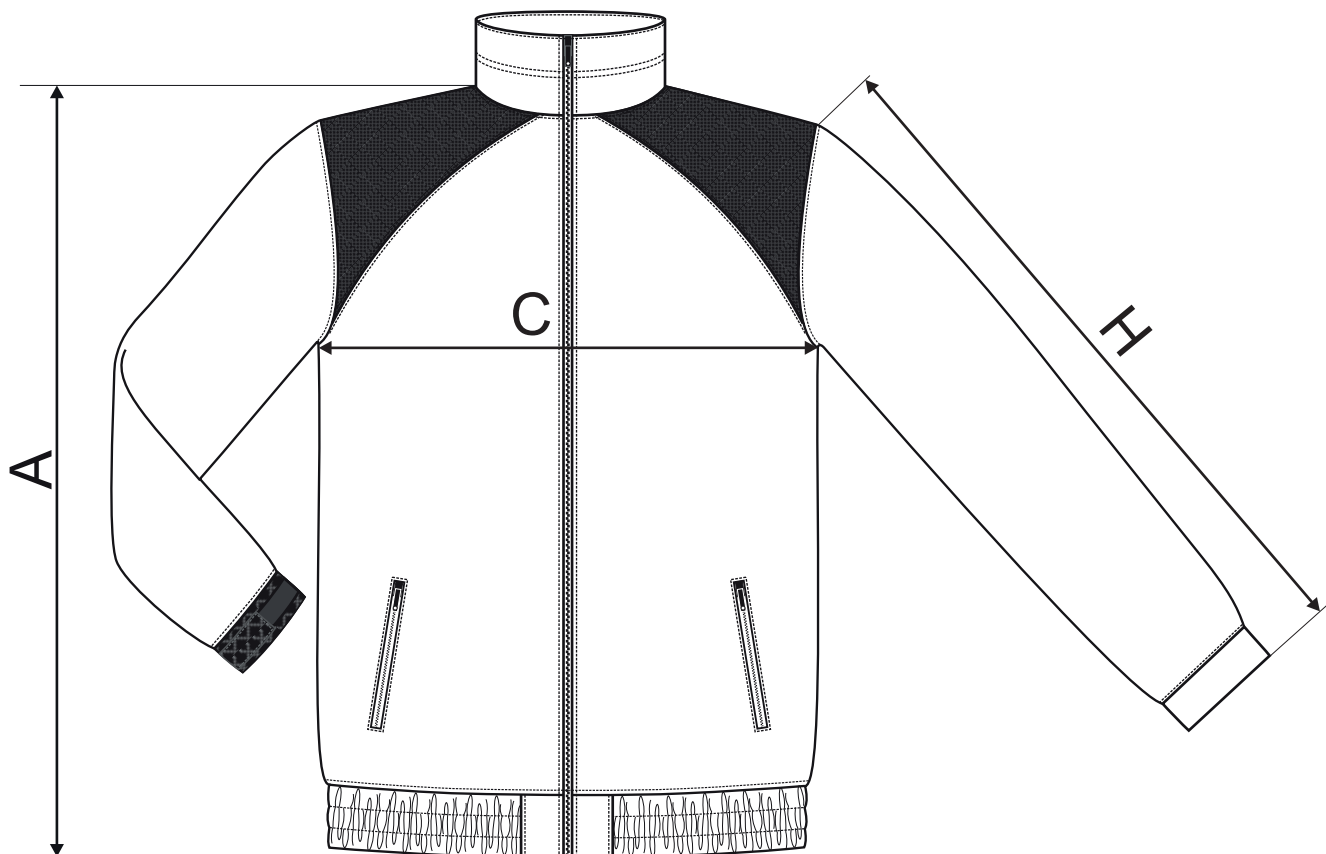

## ▶ JACKET HI-Q 506

♀ Fleece

size [cm]	S	M	L	XL	2XL	3XL
A	69,5	72	74,5	77	79,5	82
C	52	56	60	64	69	75
H	64,5	65,5	67	68,5	70	71,5

All size specifications listed are in cm. Accepted tolerance of up to +/- 5%.