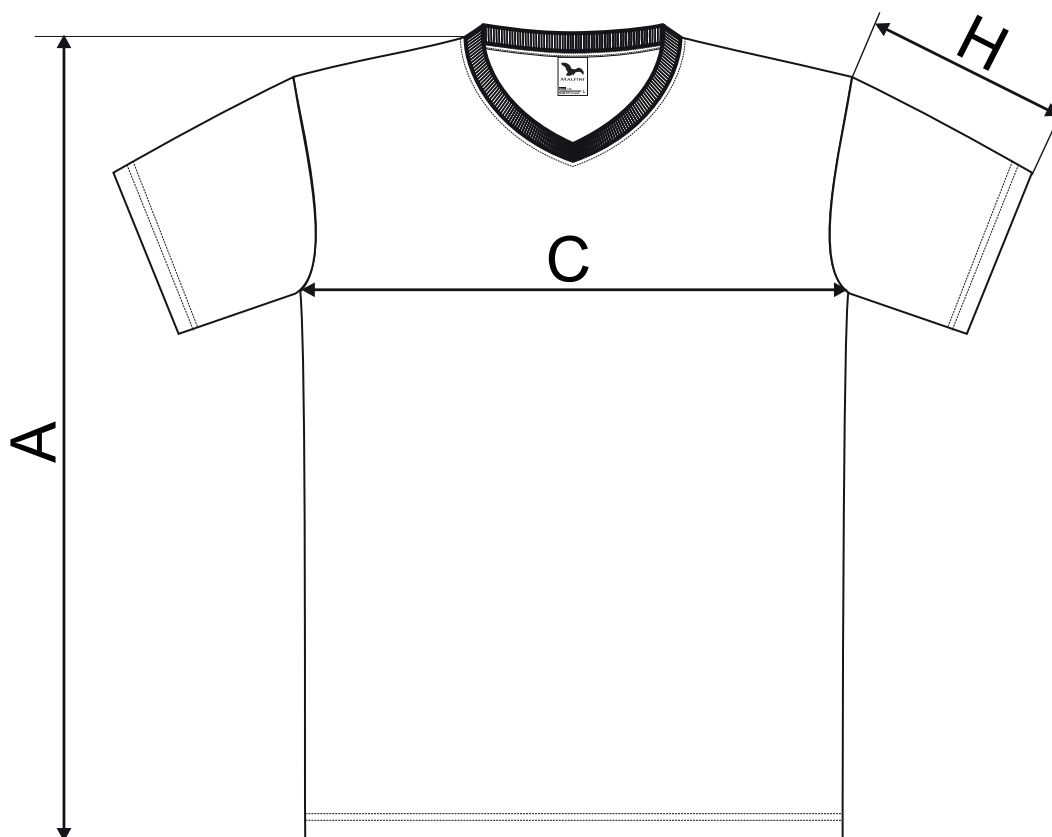

146 Slim Fit V-neck ♂

SIZE SPECIFICATION [cm]

size	S	M	L	XL	2XL	3XL
A	66	69	72	75	78	81
C	46	49	53	57	61	65
H	17	18	19	20	21	22

All size specifications listed are in cm. Accepted tolerance of up to ± 5%.

Barva 12 / Colour 12:

Ostatní / Other colours:

STANDARD
100
PG020 153249
OETI