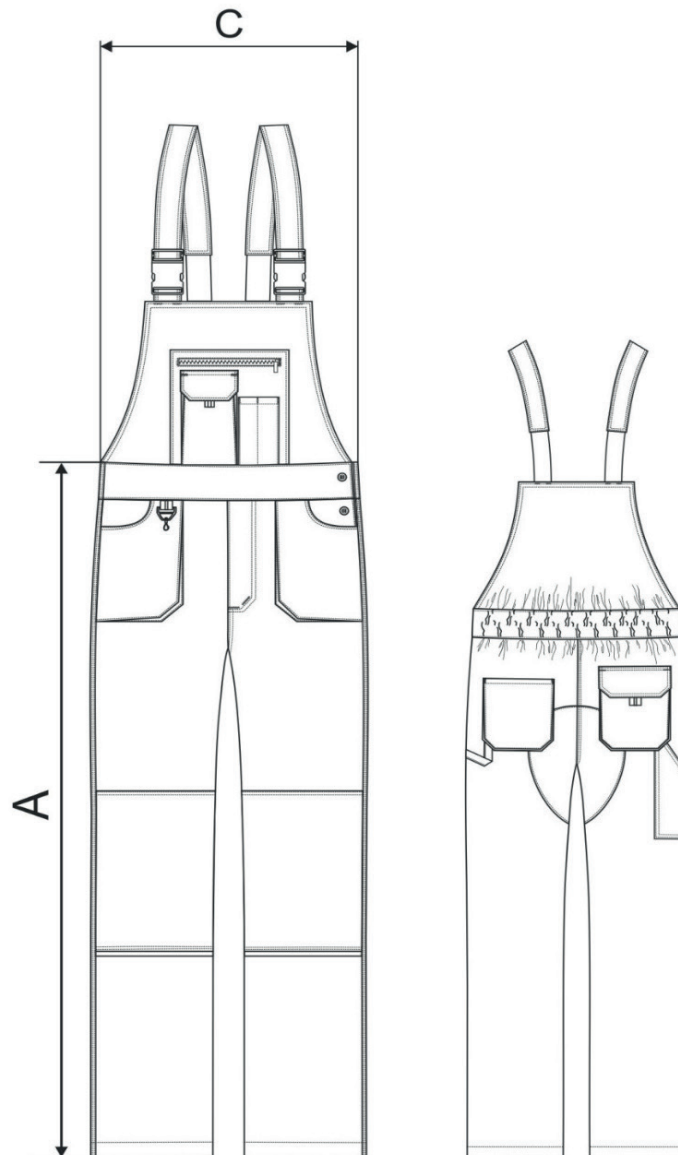

▶ WOODY W02

♂ Working bib trousers

EU size	44 - 46	48 - 50	52 - 54	56 - 58	60 - 62
International size	S	M	L	XL	2XL
FR size	38-40	42-44	46-48	50-52	54-56
A	104	107	109,5	112	114,5
C	38	42	46	50	55

All size specifications listed are in cm. Accepted tolerance of up to +/- 5%.