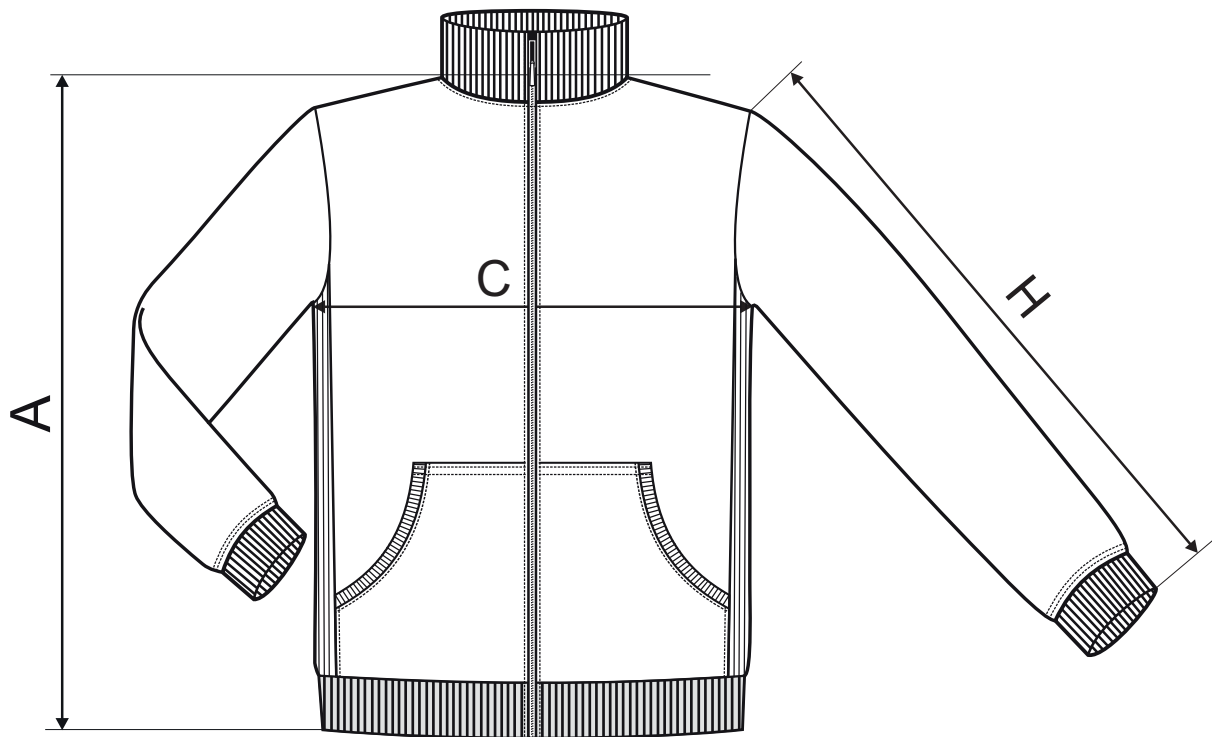

407 Adventure ♂

SIZE SPECIFICATION [cm]

size	S	M	L	XL	2XL	3XL
A	70	72	74	76	78	78
C	51	55	60	64	68	74
H	63	65	67	69	71	71

All size specifications listed are in cm. Accepted tolerance of up to ± 5%.

STANDARD
100
PG020 153249
OETI