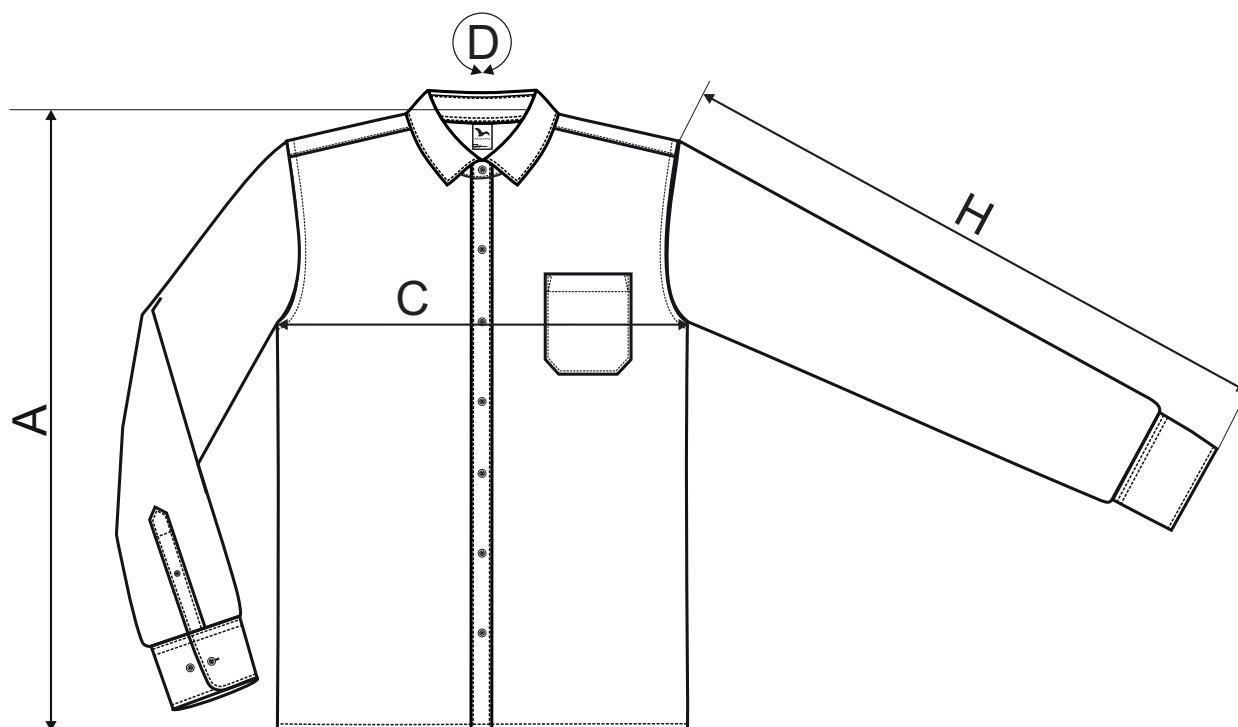

# 209 Shirt Long Sleeve ♂

## SIZE SPECIFICATION [cm]

size	S	M	L	XL	2XL	3XL
A	76	78	80	82	84	84
C	52	56	60	63	66	70
Ø D	38	40	42	44	46	48
H	66	68	70	72	74	74

All size specifications listed are in cm. Accepted tolerance of up to ± 5%.