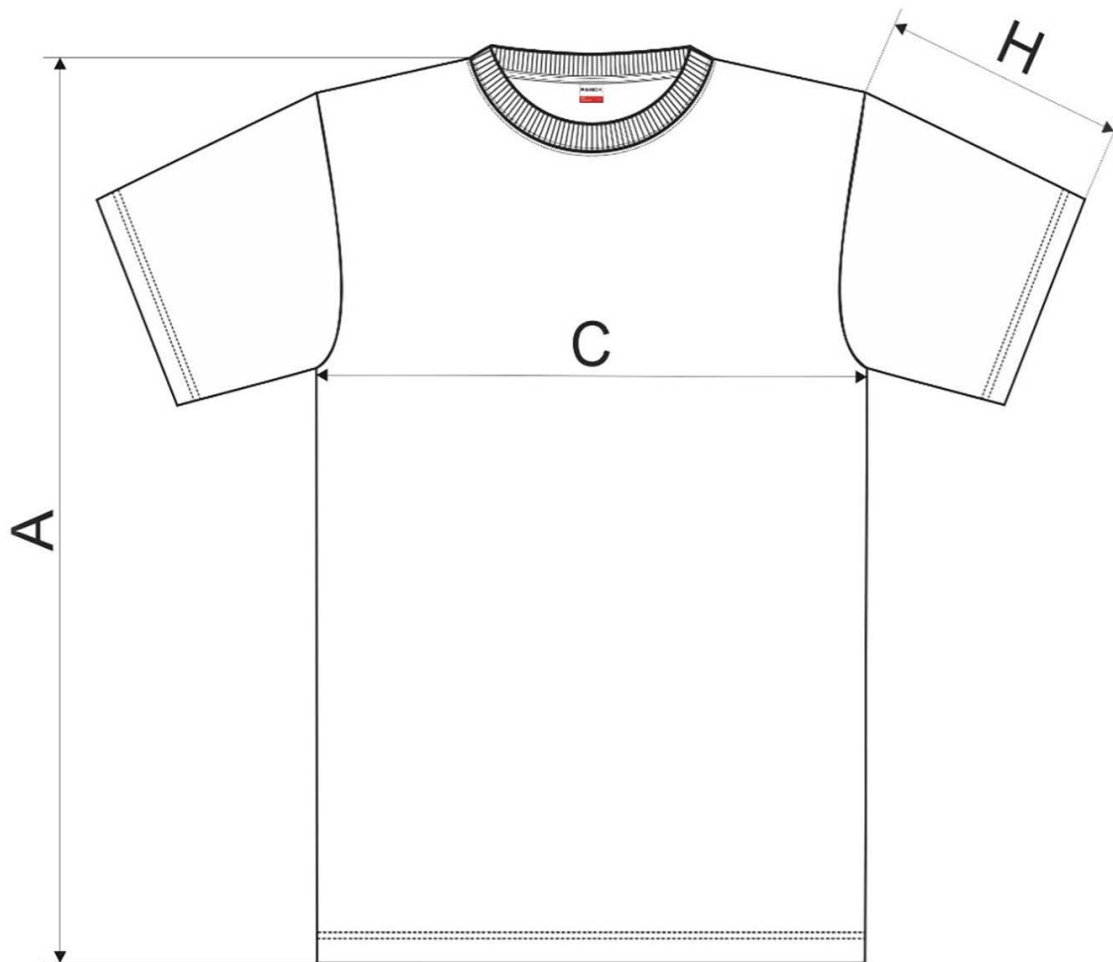

▶ BASE R06

♀ T-shirt

size [cm]	S	M	L	XL	2XL	3XL	4XL	5XL	6XL
A	70	72	74	76	78	81	84	87	90
C	47	51	55	59	64	70	76	82	88
H	21	22	23	24	25	26	27	28	29

All size specifications listed are in cm. Accepted tolerance of up to +/- 5%.