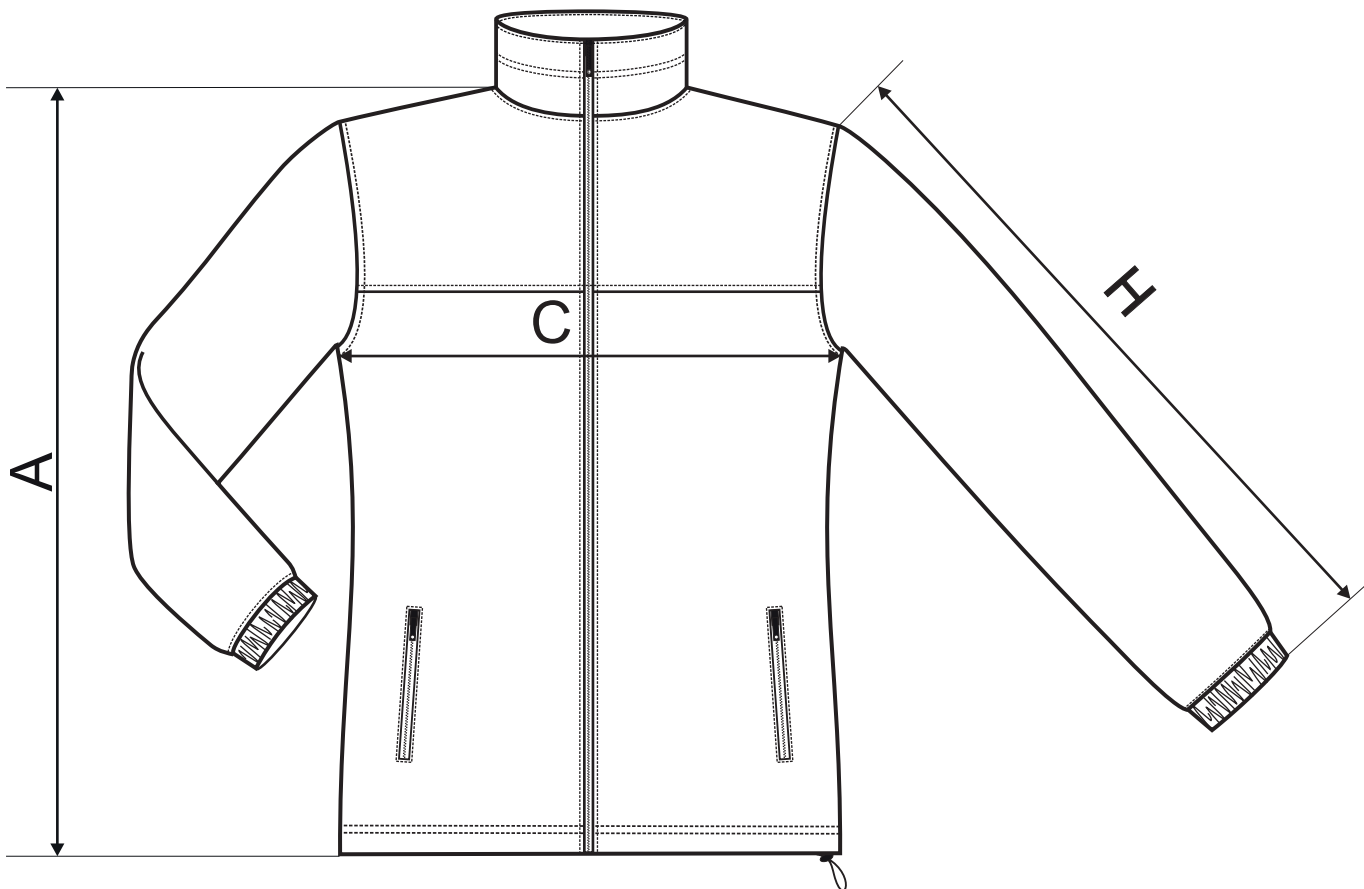

▶ JACKET 504

♀ Fleece

size [cm]	XS	S	M	L	XL	2XL
A	62	63	65	66	68	71
C	44	48	52	56	62	68
H	61	61	62	62	63	64

All size specifications listed are in cm. Accepted tolerance of up to +/- 5%.

STANDARD
100
PG020 140670
OETI